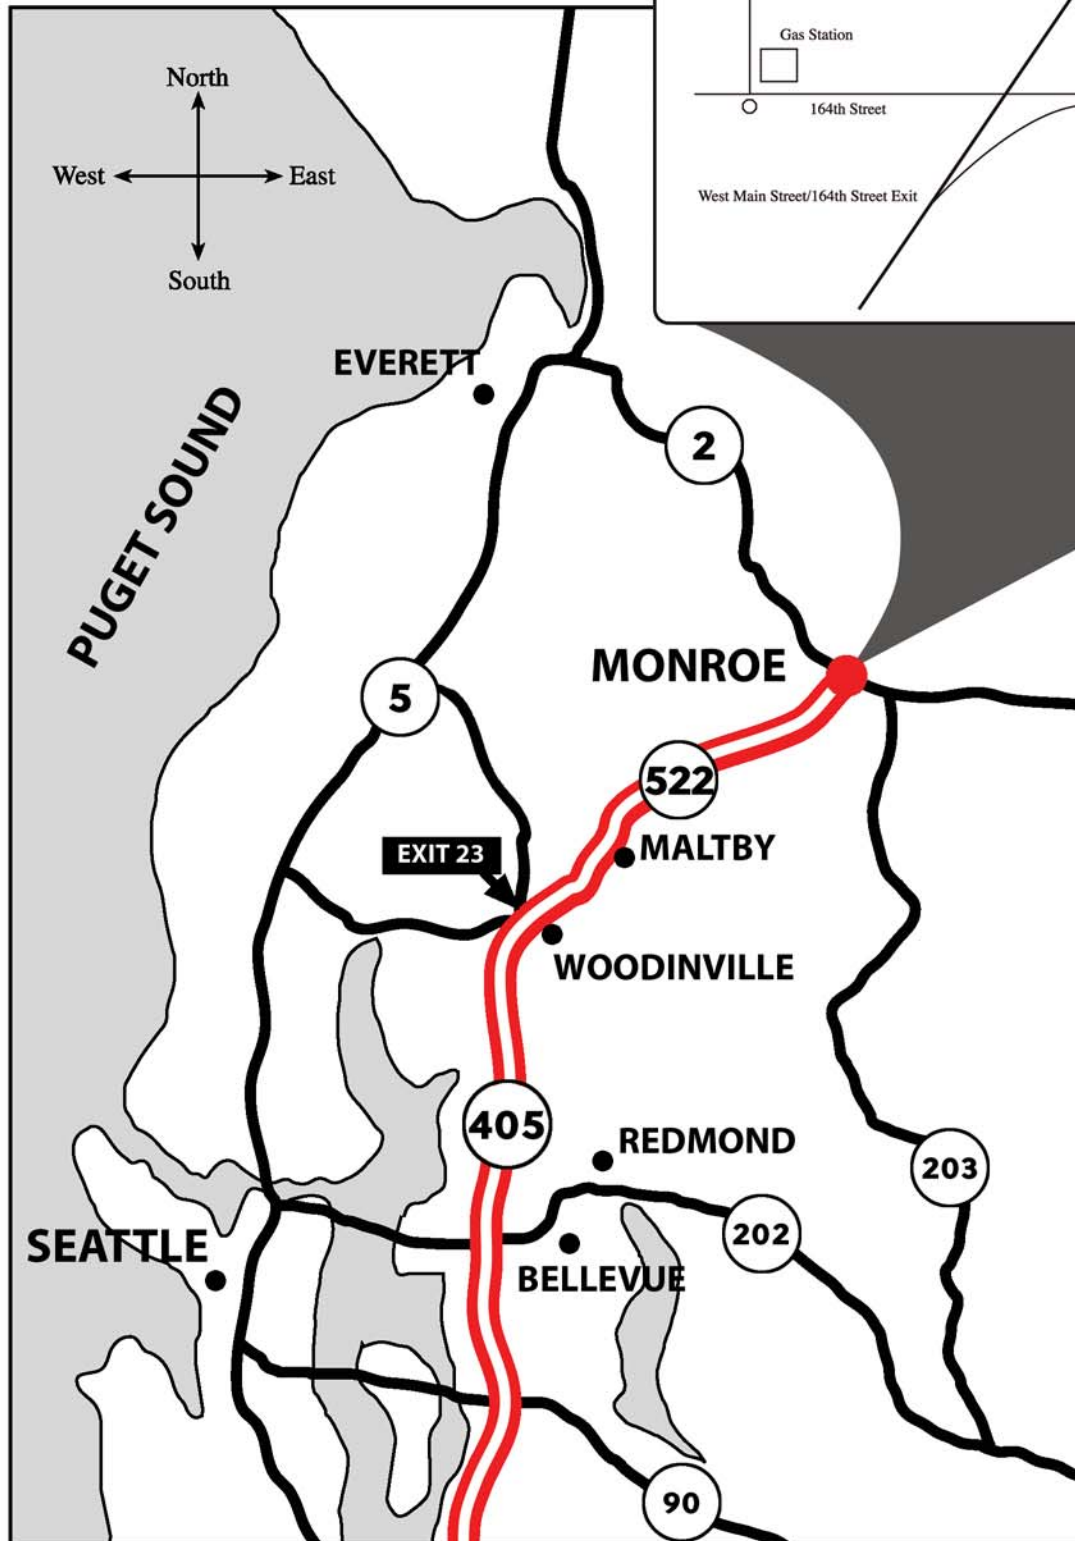

To Canyon Creek from 522

CANYON CREEK
Cabinet Company

16726 Tye St. SE
Monroe, WA 98272
800-228-1830