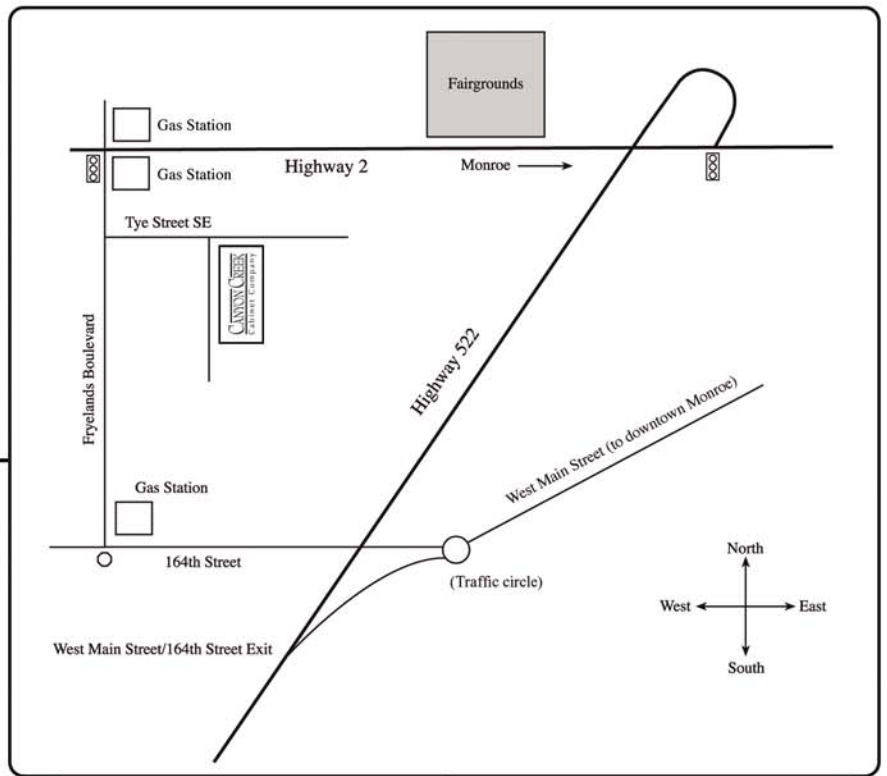

To Canyon Creek from 522

CANYON CREEK
Cabinet Company

16726 Tye St. SE
Monroe, WA 98272
800-228-1830