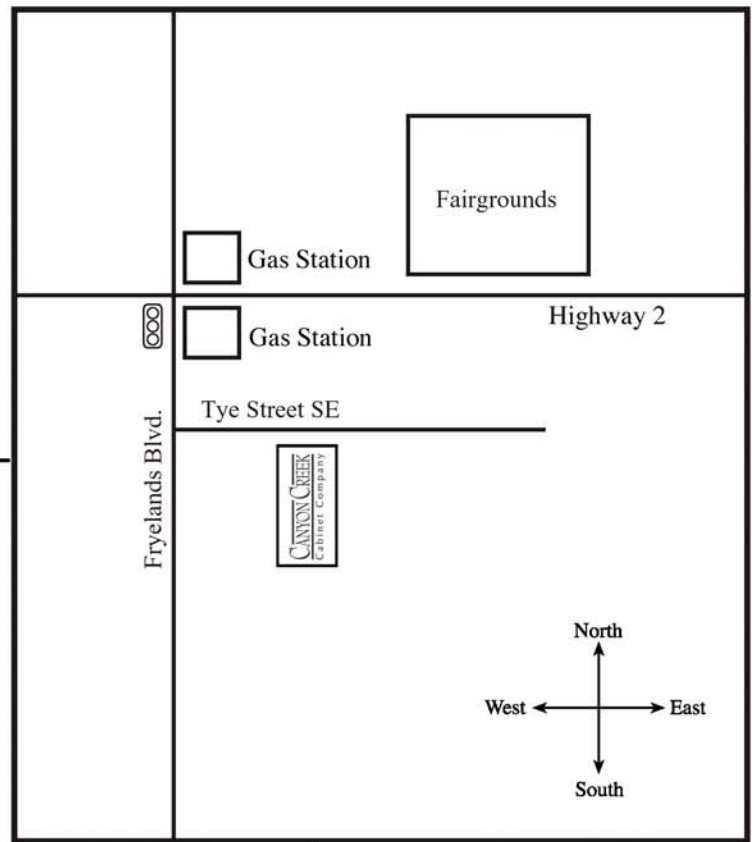

To Canyon Creek from Interstate 5

CANYON CREEK
Cabinet Company

16726 Tye St. SE
Monroe, WA 98272
800-228-1830