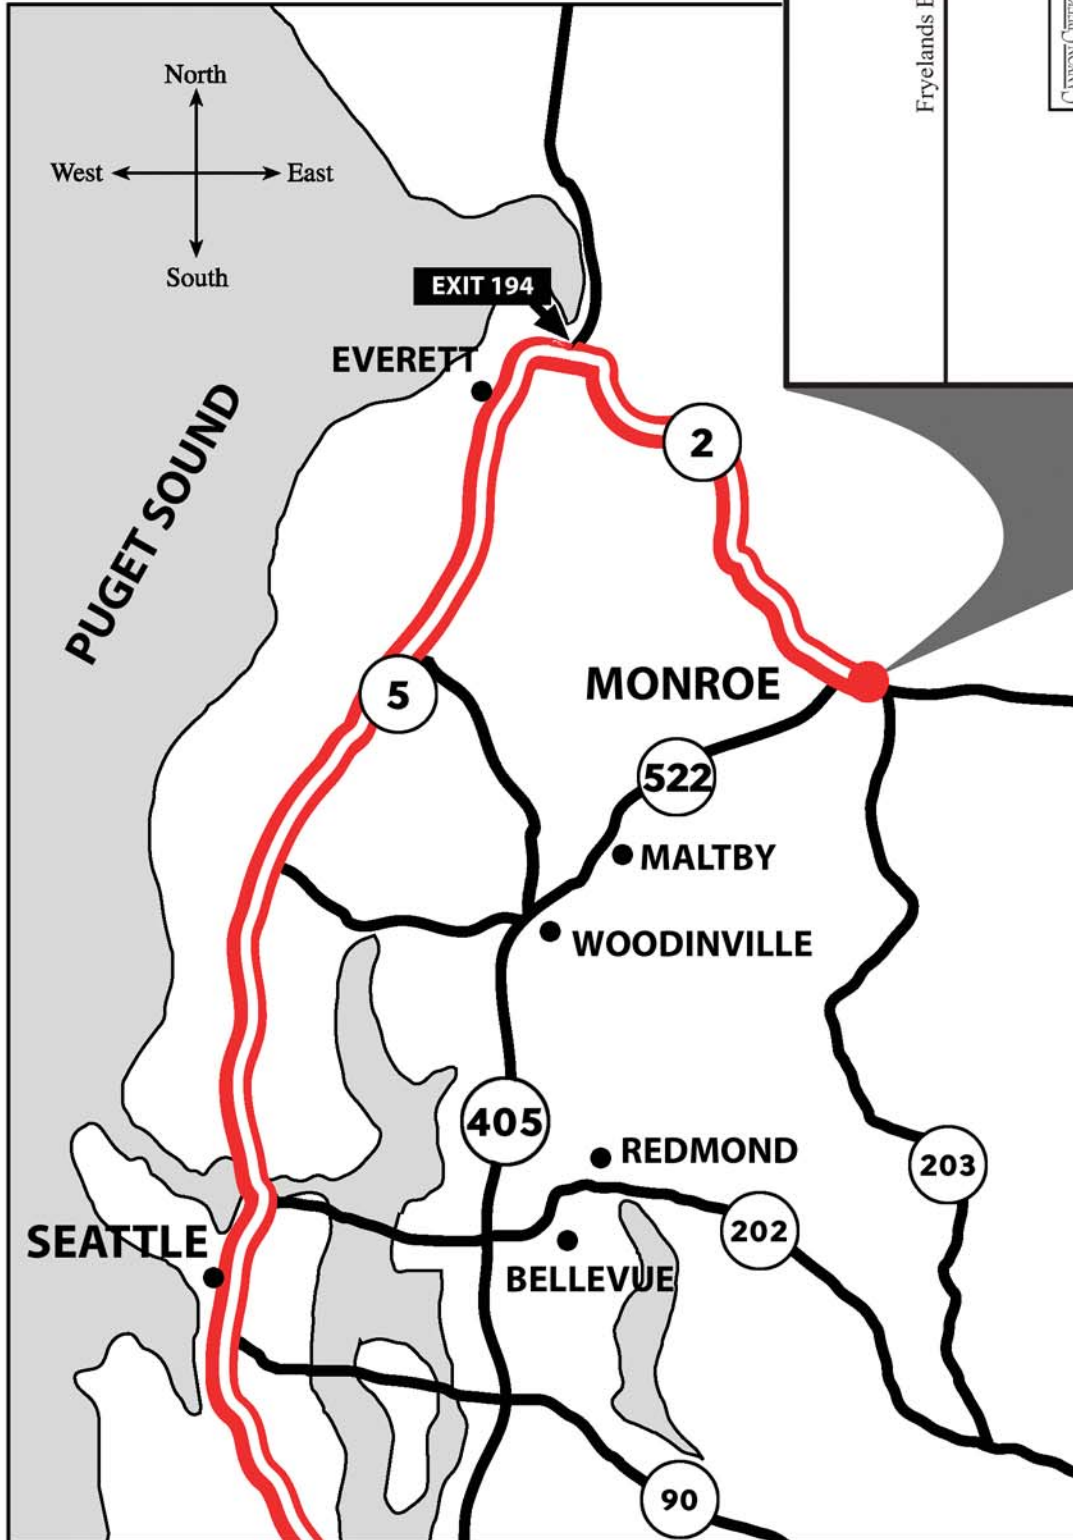

To Canyon Creek from Interstate 5

CANYON CREEK
Cabinet Company

16726 Tye St. SE
Monroe, WA 98272
800-228-1830