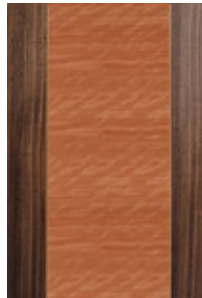

American Red Gum

Qtrrd Walnut

Qtrrd Cherry

Rosewood

Qtrrd Walnut vertical stiles with center panels shown below:

American Red Gum

Lyptus

English Sycamore

Zebrawood

Wenge vertical stiles with center panels shown below:

American Red Gum

Bamboo

Lyptus

CANYON CREEK
Cabinet Company