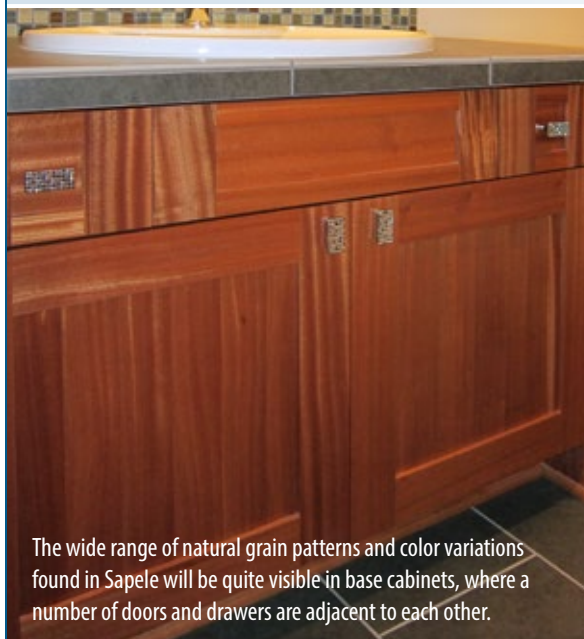

P: 800-228-1830
F: 800-787-0131

www.canyoncreek.com

Beautiful, exotic Sapele is an African hardwood similar to—and often used in place of—Mahogany. Sapele features a fine textured, interlocking grain that frequently changes direction.

Our Sapele is “quarter sawn” at the mill, a process that creates a ribbon or stripe effect, almost as if the wood glows with an internal light. As you move around a room full of Sapele, you will notice that the grain pattern and color seem to shift with the changing light—a very striking effect!

Sapele is offered in both of our premium lines—Cornerstone framed and Millennia frameless—in many door styles and stain colors.

The wide range of natural grain patterns and color variations found in Sapele will be quite visible in base cabinets, where a number of doors and drawers are adjacent to each other.