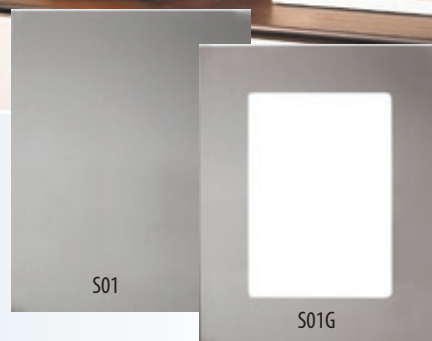

Stainless Steel