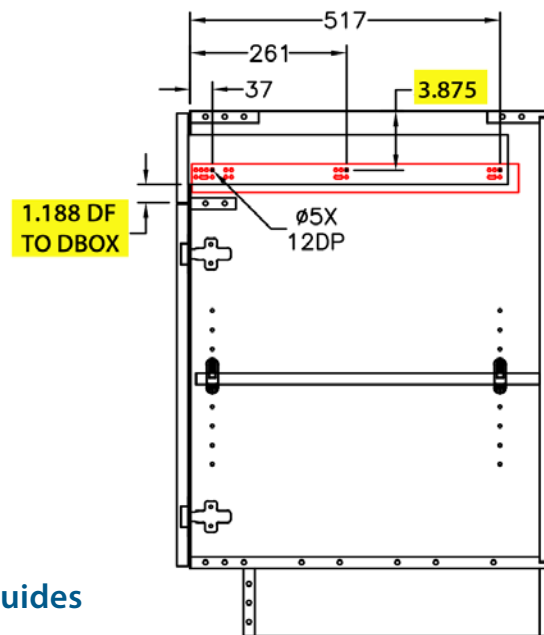

Blum Guides