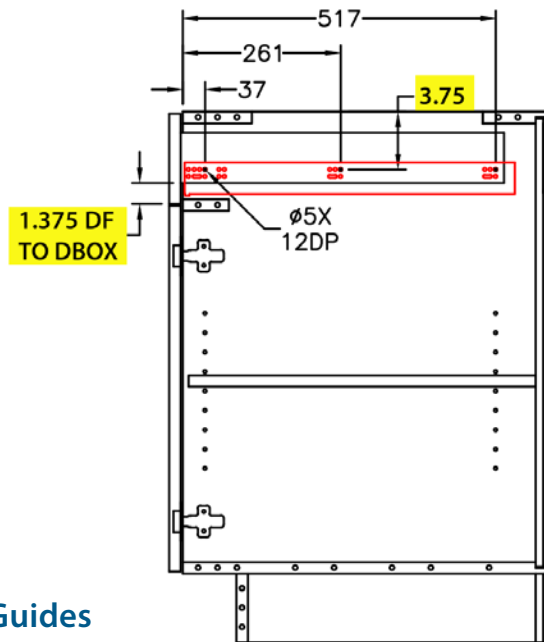

Salice Guides