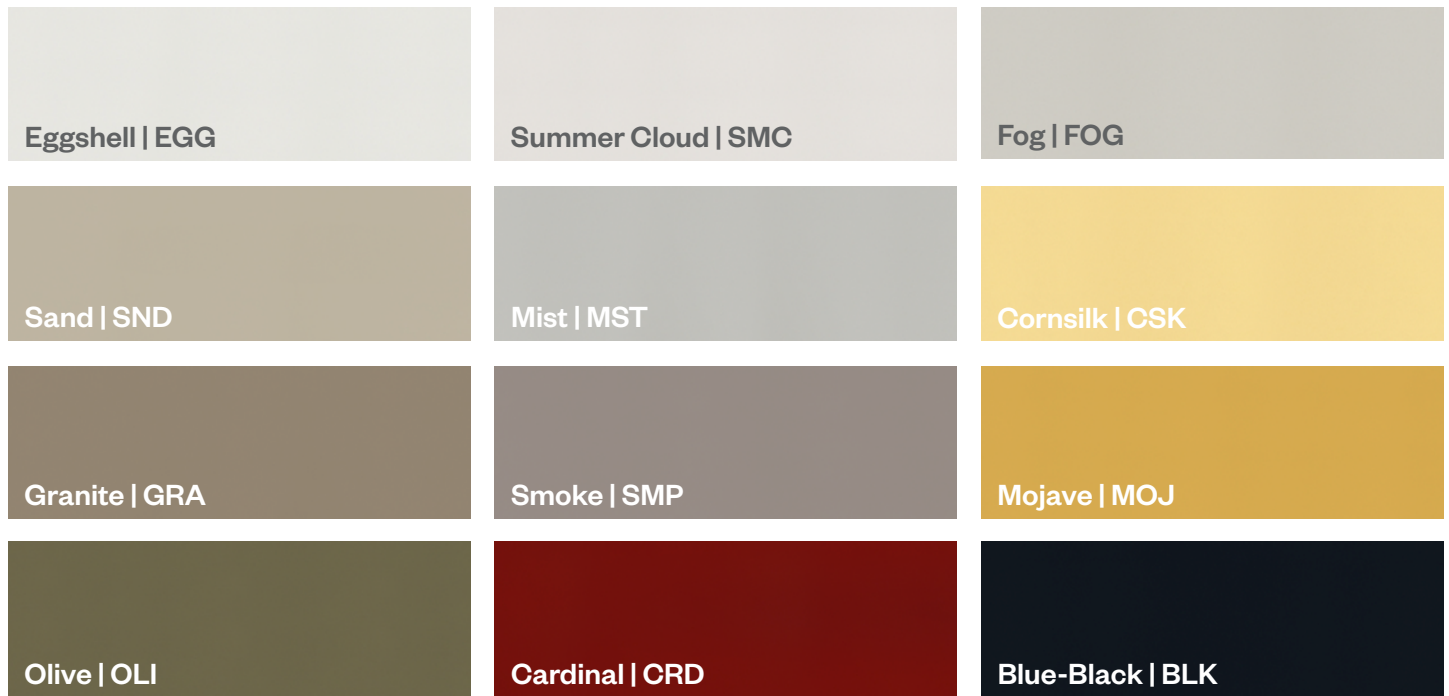

The exciting new Pick Your Paint (PYP) Select program features both up-and-coming trend colors inspired by the standard PYP Program requests and out-going colors once part of the Curated Collection. PYP Select will evolve from year-to-year with popular colors rising to the everyday Curated Collection.

Featuring 9 NEW paint colors inspired by PYP program requests from Benjamin Moore®, Sherwin-Williams® and Farrow & Ball®:

Equinox in Lichen & Pepper | Armstrong in Rift White Oak Veil for Millennia

# Pick Your Paint Select

Also find 12 previously Curated Collection colors as part of the new PYP Select program:

Chatham in Sand & Granite for Millennia